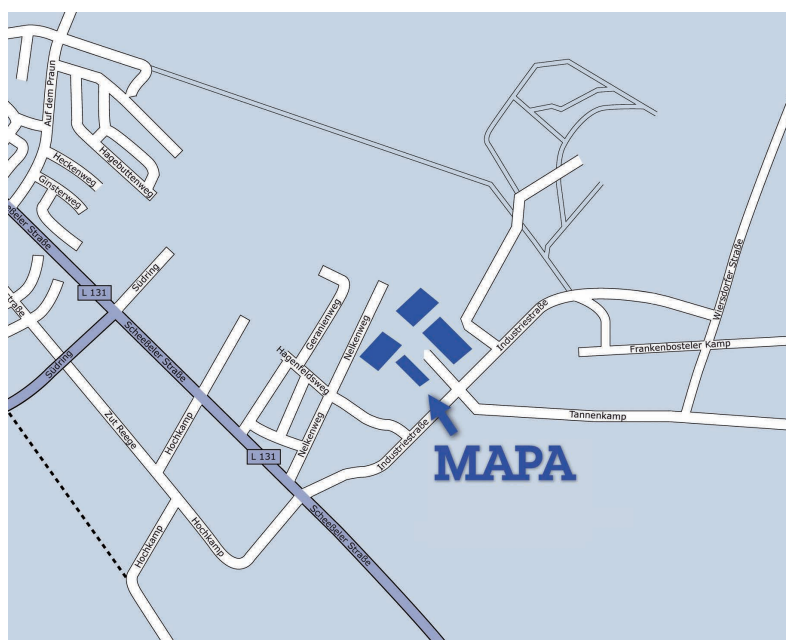

Here's how to find us

MAPA GmbH is located in Zeven, between Bremen and Hamburg in northern Germany. Zeven is easily accessible via the Autobahn A1 - exit at Sittensen (from Hamburg) or Bockel (from Bremen).

From Bremen:

Bremen - Zeven

- Take the BAB exit Bockel, turn left towards Zeven
- Continue past Bockel, Wehldorf and Brüttendorf
- As you enter Zeven turn right following the signs to Industriegebiet Aspe on the ring road
- In Aspe take the 3rd turning on the left (at the crossroads) into Industriestraße
- After approx. 700 m you will see MAPA GmbH on the left hand side, directly behind the pedestrian overpass.

From Hamburg:

Hamburg - Zeven

- Take the BAB exit Sittensen, go straight on at the crossroads, towards Zeven
- At the main street turn right
- Continue past Groß Meckelsen, Weertzen and Wiersdorf
- In Wiersdorf turn left towards Aspe
- Continue straight at the crossroads towards Aspe
- Take the next turning on the right
- After approx. 800 m you will see MAPA GmbH on the right hand side